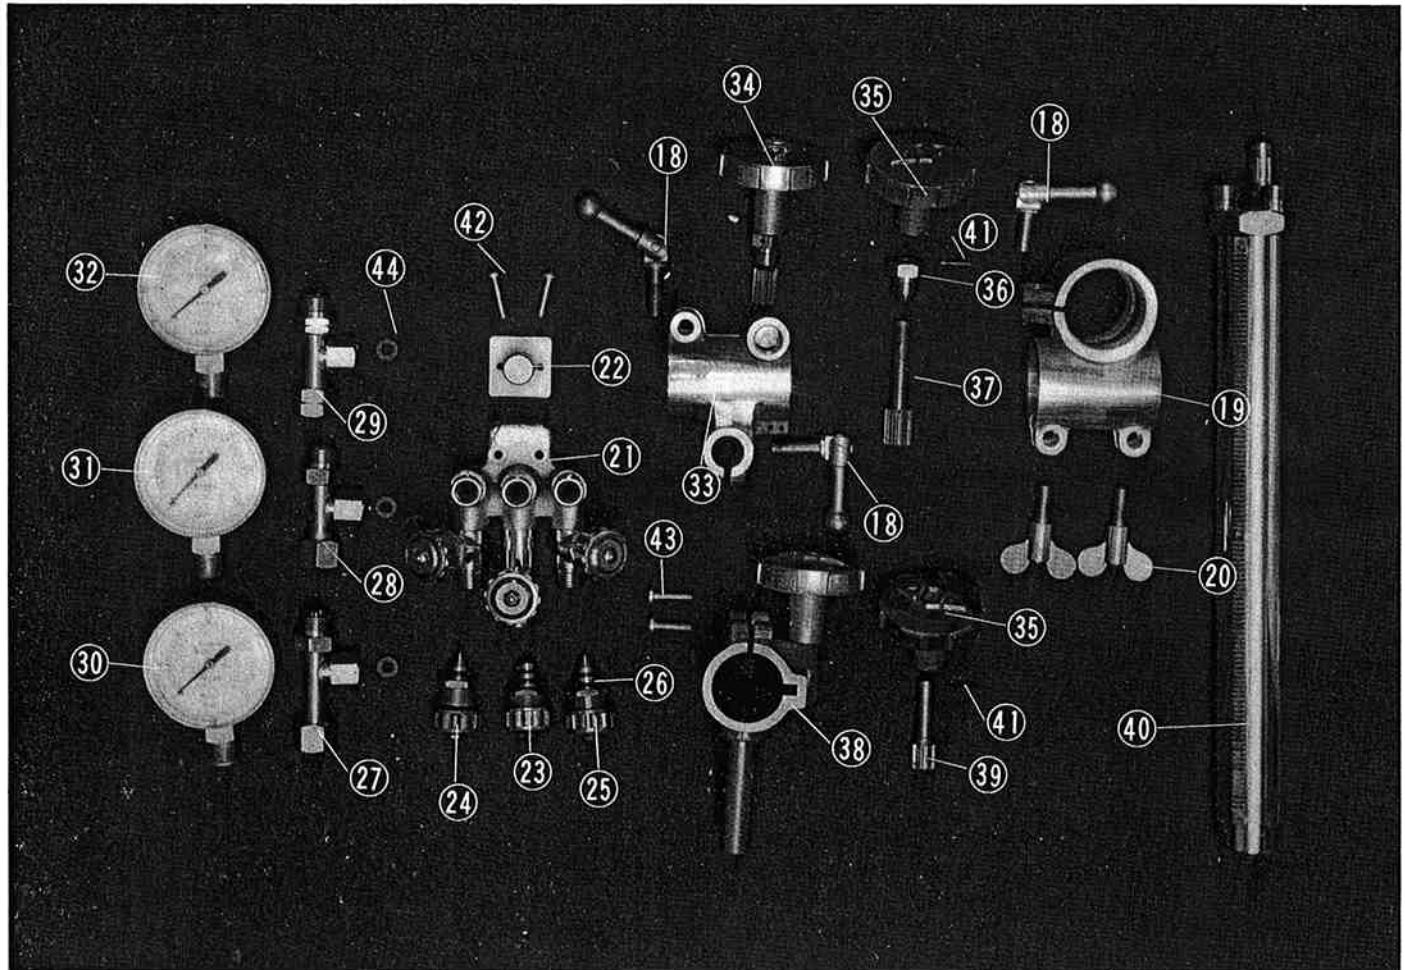

DIAGRAMS & PARTS LIST

IK-12MAX

TORCH EPOCH-300

DIAGRAM

PARTS LIST

ITEM NO.	PART NAME	Q'TY	STOCK NO.	REMARKS
1	Pipe arm	1	60030321	500mm
2	Arm holder	1	60030301	
3	Torch holder assembly	1	60030367	
4	Distributor	1	60013351	Except U.S.A.
			60013352	U.S.A. only
			60013357	K.E. only
5	Hose for oxygen	2	60030368	Except U.S.A.
			60030369	U.S.A. only
6	Hose for gas	1	60030370	Except U.S.A.
			60030371	U.S.A. only
7	Torch	1	60010751	Except U.S.A.
			60010752	U.S.A. only
8	Stand	1	60030378	
9	Heat shield	1	60030379	
10	Stud bolt	2	60030380	
11	Weight	2	60030346	
12	Spanner set	1	60030309	
13	Tip cleaner	1	60030311	
14	Tip	2	-	
15	Hex bolt	2	BH-10x45	M10x45
16	Washer	2	WF-10	φ10
17	Washer & nut	2	NH-10	φ10, M10

KOIKE SANSO KOGYO CO., LTD.

3-1, Shinden 2-chome, Ichikawa, Chiba, 272, Japan
Facsimile: 047-378-8393

Telex: 2993-105 KSKSEI J
Phone: 047-376-3211

IK-12MAX TORCH EPOCH-300

DIAGRAM

PARTS LIST

ITEM NO.	PART NAME	Q'TY	STOCK NO.	REMARKS
18	Crank handle	1	60030313	
19	Arm holder	1	60030314	
20	Wing bolt	2	60030315	
21	Distributor body	1	60013303	Except U.S.A.
			60013304	U.S.A. only
22	Distributor bracket	1	60013305	
23	Valve for jet oxygen	1	60015301	Except K.E.
			60015302	K.E. only
24	Valve for preheat oxygen	1	60015305	Except K.E.
			60015308	K.E. only
25	Valve for gas	1	60015307	
26	O-Ring	1	60005026	
27	Connection nipple (1)	1	60013401	Except U.S.A.
			60013402	U.S.A. only
28	Connection nipple (2)	1	60013403	Except U.S.A.
			60013404	U.S.A. only
29	Connection nipple (3)	1	60013405	Except U.S.A.
			60013406	U.S.A. only
30	Pressure gauge	1	60004001	Except U.S.A.
			60000216	U.S.A. only
31	Pressure gauge	1	60004005	Except U.S.A.
			60004002	U.S.A. only
32	Pressure gauge	1	60004003	Except U.S.A.
			60004004	U.S.A. only
33	Cross feed holder	1	60030372	With key
34	Cross feed handle assembly	1	60030373	
35	Handle	2	60030317	
36	Pinion metal	1	60030374	
37	Pinion	1	60030375	