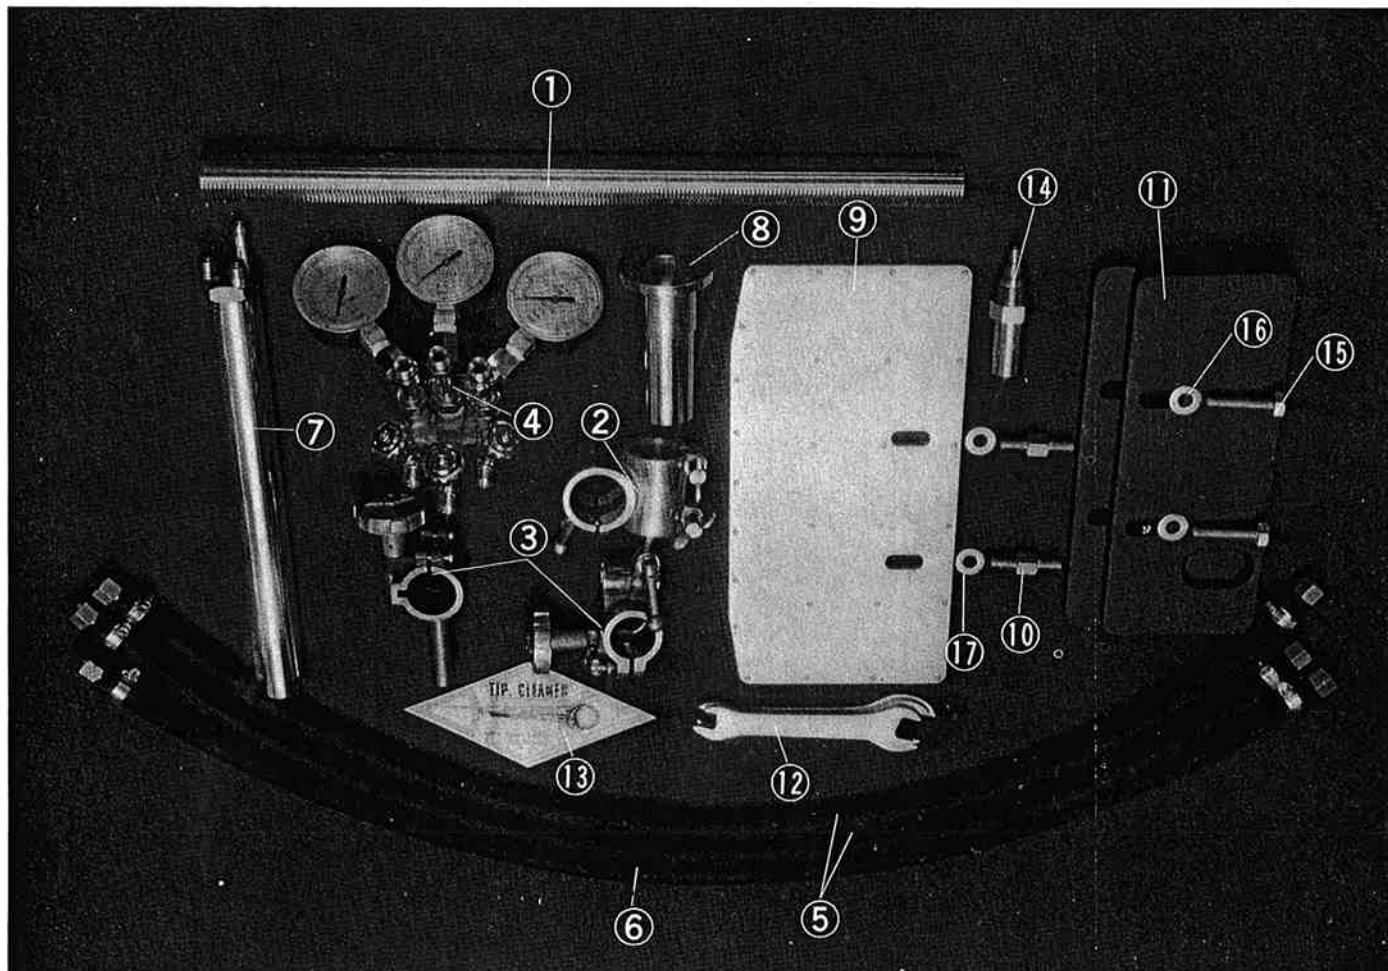

DIAGRAMS & PARTS LIST

IK-12MAX

TORCH EPOCH-300

DIAGRAM

PARTS LIST

ITEM NO.	PART NAME	Q'TY	STOCK NO.	REMARKS
1	Pipe arm	1	60030321	500mm
2	Arm holder	1	60030301	
3	Torch holder assembly	1	60030367	
4	Distributor	1	60013351	Except U.S.A.
			60013352	U.S.A. only
			60013357	K.E. only
5	Hose for oxygen	2	60030368	Except U.S.A.
			60030369	U.S.A. only
6	Hose for gas	1	60030370	Except U.S.A.
			60030371	U.S.A. only
7	Torch	1	60010751	Except U.S.A.
			60010752	U.S.A. only
8	Stand	1	60030378	
9	Heat shield	1	60030379	
10	Stud bolt	2	60030380	
11	Weight	2	60030346	
12	Spanner set	1	60030309	
13	Tip cleaner	1	60030311	
14	Tip	2	-	
15	Hex bolt	2	BH-10x45	M10x45
16	Washer	2	WF-10	φ10
17	Washer & nut	2	NH-10	φ10, M10

KOIKE SANSO KOGYO CO., LTD.

3-1, Shinden 2-chome, Ichikawa, Chiba, 272, Japan
Facsimile: 047-378-8393

Telex: 2993-105 KSKSEI J
Phone: 047-376-3211

IK-12MAX TORCH EPOCH-300

DIAGRAM

PARTS LIST

ITEM NO.	PART NAME	Q'TY	STOCK NO.	REMARKS
18	Crank handle	1	60030313	
19	Arm holder	1	60030314	
20	Wing bolt	2	60030315	
21	Distributor body	1	60013303	Except U.S.A.
			60013304	U.S.A. only
22	Distributor bracket	1	60013305	
23	Valve for jet oxygen	1	60015301	Except K.E.
			60015302	K.E. only
24	Valve for preheat oxygen	1	60015305	Except K.E.
			60015308	K.E. only
25	Valve for gas	1	60015307	
26	O-Ring	1	60005026	
27	Connection nipple (1)	1	60013401	Except U.S.A.
			60013402	U.S.A. only
28	Connection nipple (2)	1	60013403	Except U.S.A.
			60013404	U.S.A. only
29	Connection nipple (3)	1	60013405	Except U.S.A.
			60013406	U.S.A. only
30	Pressure gauge	1	60004001	Except U.S.A.
			60000216	U.S.A. only
31	Pressure gauge	1	60004005	Except U.S.A.
			60004002	U.S.A. only
32	Pressure gauge	1	60004003	Except U.S.A.
			60004004	U.S.A. only
33	Cross feed holder	1	60030372	With key
34	Cross feed handle assembly	1	60030373	
35	Handle	2	60030317	
36	Pinion metal	1	60030374	
37	Pinion	1	60030375	