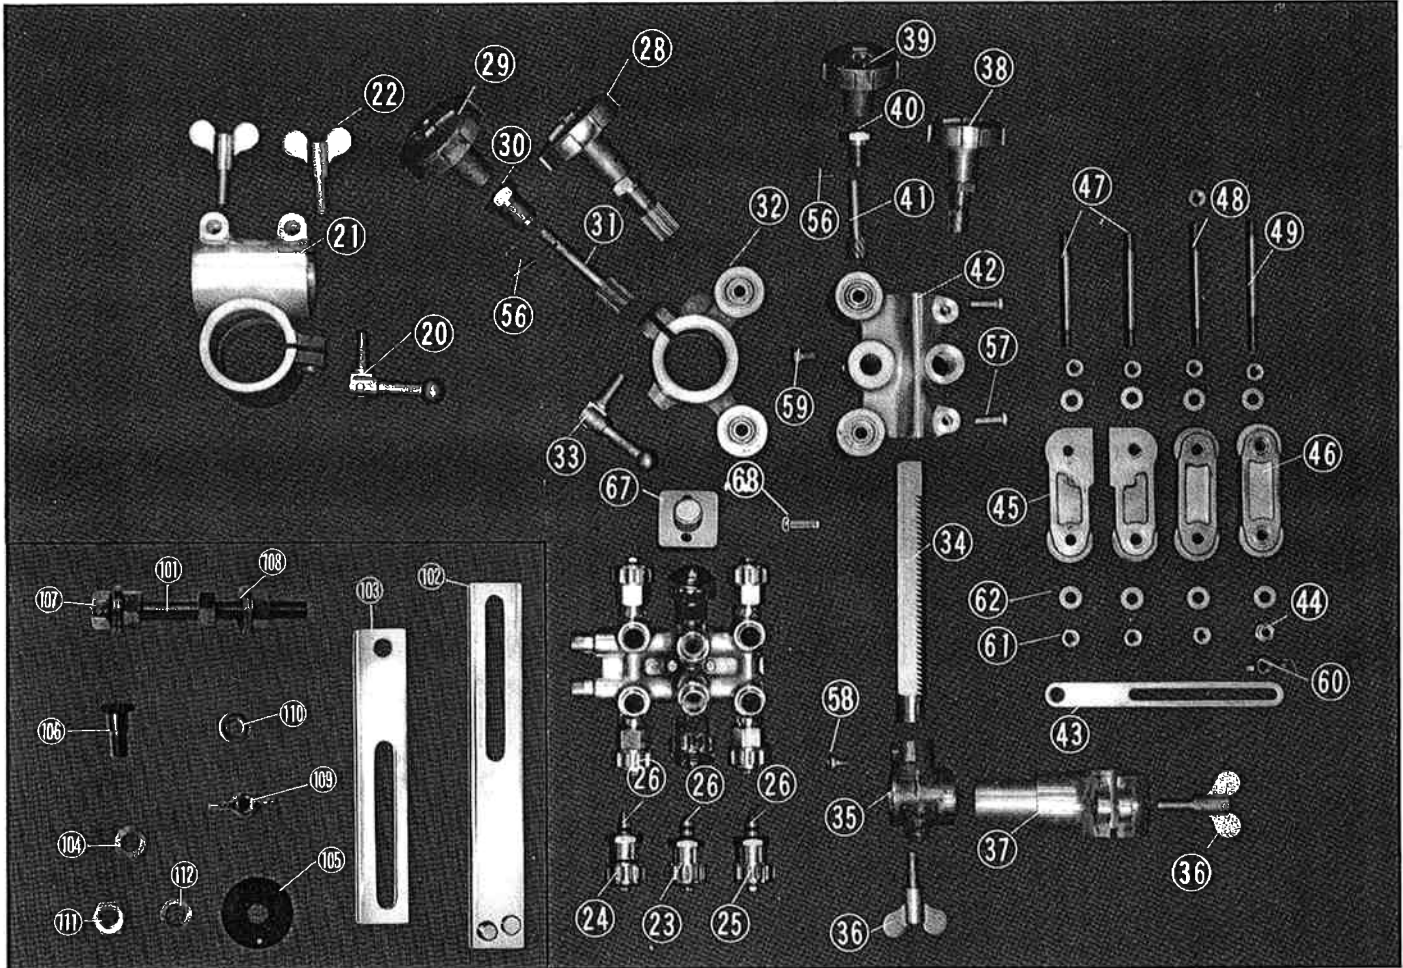

IK-12MAX TORCH SP-200

DIAGRAM

PARTS LIST

ITEM NO.	PART NAME	QTY	STOCK NO.	REMARKS
20	Crank handle	1	60030313	
21	Bar holder	1	60030314	
22	Wing bolt	2	60030315	M8x20
23	Valve for jet oxygen	2	60015251	Except KE
			60015252	KE only
24	Valve for preheat oxygen	2	60015255	Except KE
			60015258	KE only
25	Valve for gas	2	60015256	
26	O-Ring		60005026	
27	Distributor body	1	60013253	Except U.S.A.
			60013254	U.S.A. only
28	Crossfeed handle assembly	1	60030316	
29	Handle	1	60030317	φ50
30	Pinion metal	1	60030318	
31	Pinion	1	60030319	
32	Crossfeed holder assembly	1	60030329	
33	Crank handle	1	60030313	
34	Slide bar	1	60030390	
35	Torch holder bracket	1	60030391	
36	Wing bolt	2	60030392	M6x20
37	Torch holder	1	60030393	
38	Up/down handle assembly	1	60030394	
39	Handle	1	60030223	φ40
40	Pinion metal	1	60030395	
41	Pinion	1	60030396	
42	Up/down holder assembly	1	60030330	
43	Set plate	1	60030331	

ITEM NO.	PART NAME	QTY	STOCK NO.	REMARKS
44	Hex nut	1	60030332	
45	Link arm (A)	2	60030333	
46	Link arm (B)	2	60030334	
47	Bearing shaft (A)	2	60030335	
48	Bearing shaft (B)	1	60030336	
49	Bearing shaft (C)	1	60030337	
101	Setting shaft	2	60032341	
102	Plate A	2	60032342	
103	Plate B	2	60032345	
104	Collar	2	60032346	
105	Guide roller	2	60032342	
106	Guide roller shaft	2	60030343	
56	Spring pin	2	PR-2.5x16	φ2.5x16
57	Screw	2	SP-6x8	M6x8
58	Screw	1	SP-5x10	M5x10
59	Hex bolt	1	BH-6x12	M6x12
60	Wing nut	1	NB-6	M6
61	Hex nut	8	NH-6	M6
62	Washer	8	WF-6	φ6
107	Nut	4	NH-12	M12
108	Washer	4	WF-12	For M12
109	Wing nut	1	NB-8	M8
110	Washer	1	WF-8	For M8
111	Nut	1	NH-10	M10
112	Spring washer	1	WS-10	For M10
68	Tip fixing nut	2	60005020	
67	Distributor bracket	1	60013305	
68	Screw	2	SP-4x14	M4x14