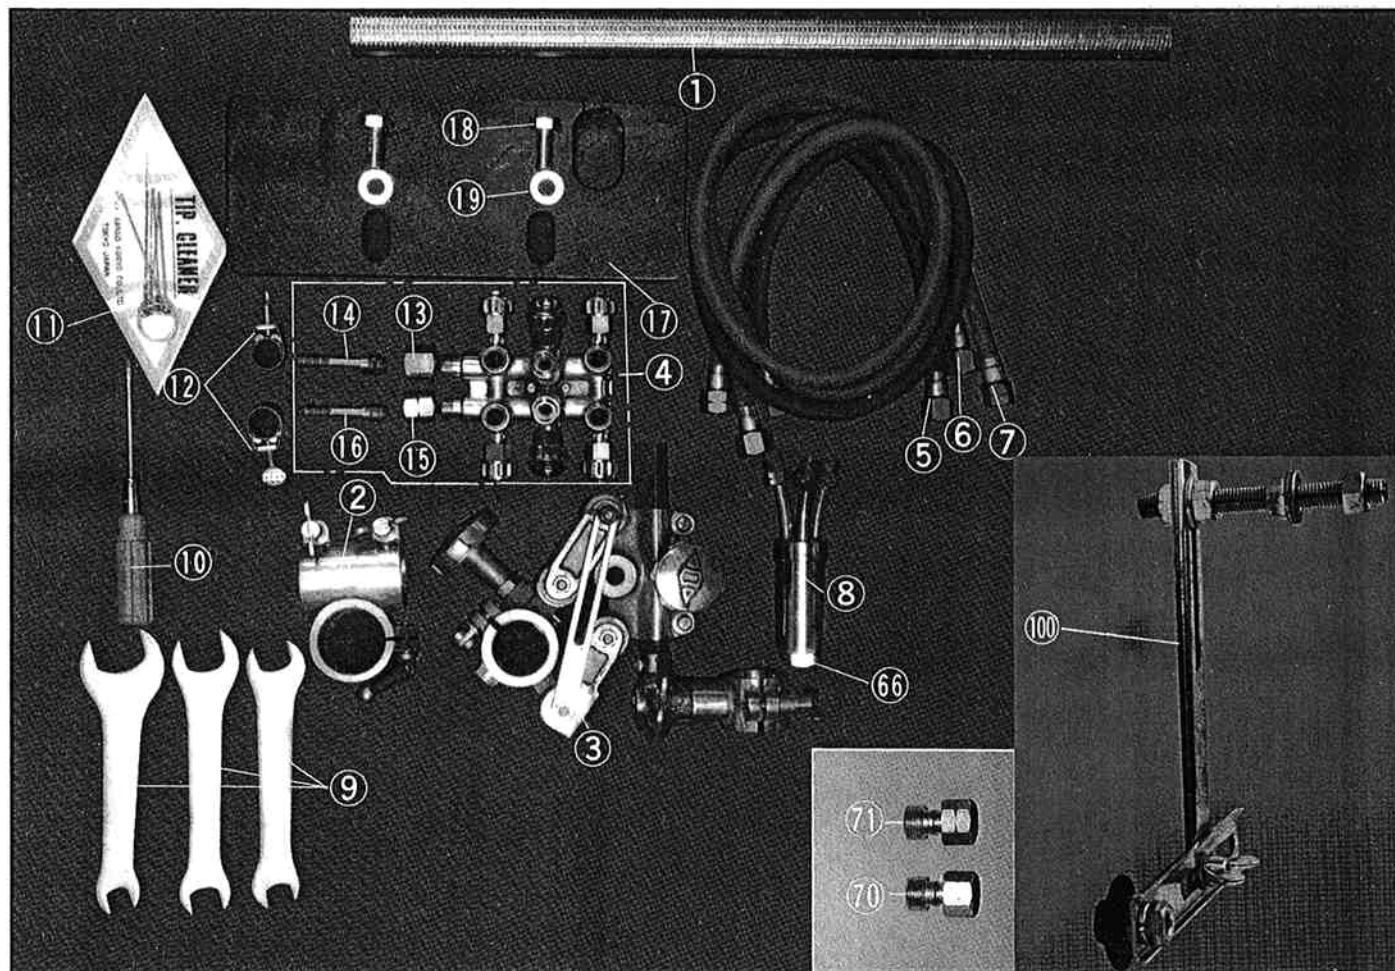

# DIAGRAMS & PARTS LIST

9Y3-38B08-2

### PARTS LIST

ITEM NO.	PART NAME	Q'TY	STOCK NO.	REMARKS	ITEM NO.	PART NAME	Q'TY	STOCK NO.	REMARKS
1	Pipe arm	1	60030321	Standard 500mm	16	Hose connector for gas	1	60015004	Except U.S.A. 3/8
2	Arm holder assembly	1	60030301		17	Weight	1	60030346	
3	Holder (A Type)	2	60030328		18	Hex bolt	2	BH-10x35	M10x35
4	Distributor	1	60013251	Except U.S.A.	19	Washer	2	WF-10	φ10
			60013252	U.S.A. only	100	Guide roller ass'y	2	60032340	
5	Hose for jet oxygen	2	60030322	Except U.S.A. KE 900mm					
			60030324	KE only					
			60030323	U.S.A. only 900mm					
6	Hose for preheat oxygen	2	60030324	Except U.S.A. 900mm					
			60030325	U.S.A. only 900mm					
7	Hose for gas	2	60030326	Except U.S.A. 900mm					
			60030327	U.S.A. only					
8	Torch	2	60010601	Except U.S.A. KE					
			60010602	U.S.A. only					
			60010606	KE only					
9	Spanner set	1	60030309						
10	Screwdriver	1	60030310						
11	Tip cleaner	1	60030311						
12	Hose band	2	60030312	Except U.S.A.					
13	Nut for oxygen	1	60015001	Except U.S.A. M16. P1.5					
14	Hose connector for oxygen	1	60015003	Except U.S.A. 5/16					
15	Nut for gas	1	60015002	Except U.S.A. M16. P1.5 Lift					

ITEM NO.	PART NAME	QTY	STOCK NO.	REMARKS
44	Hex nut	1	60030332	
45	Link arm (A)	2	60030333	
46	Link arm (B)	2	60030334	
47	Bearing shaft (A)	2	60030335	
48	Bearing shaft (B)	1	60030336	
49	Bearing shaft (C)	1	60030337	
101	Setting shaft	2	60032341	
102	Plate A	2	60032342	
103	Plate B	2	60032345	
104	Collar	2	60032346	
105	Guide roller	2	60032342	
106	Guide roller shaft	2	60030343	
56	Spring pin	2	PR-2.5x16	φ2.5x16
57	Screw	2	SP-6x8	M6x8
58	Screw	1	SP-5x10	M5x10
59	Hex bolt	1	BH-6x12	M6x12
60	Wing nut	1	NB-6	M6
61	Hex nut	8	NH-6	M6
62	Washer	8	WF-6	φ6
107	Nut	4	NH-12	M12
108	Washer	4	WF-12	For M12
109	Wing nut	1	NB-8	M8
110	Washer	1	WF-8	For M8
111	Nut	1	NH-10	M10
112	Spring washer	1	WS-10	For M10
68	Tip fixing nut	2	60005020	
67	Distributor bracket	1	60013305	
68	Screw	2	SP-4x14	M4x14